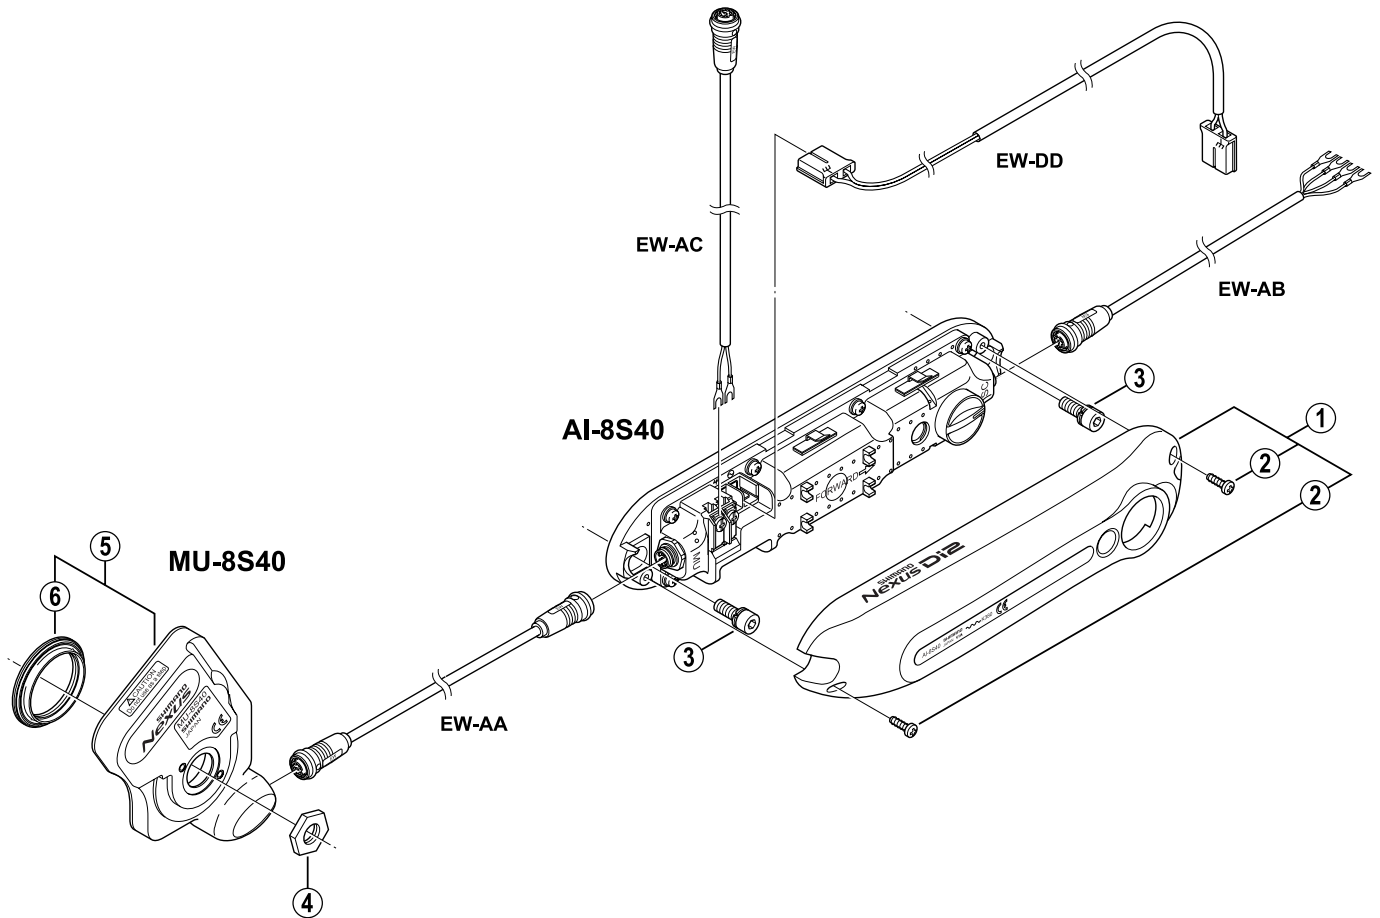

SHIMANO CYBER NEXUS  
**AI-8S40** Computer Unit  
**MU-8S40** Motor Unit

ITEM NO.	SHIMANO CODE NO.	DESCRIPTION
1	Y-7BE 98010	Cover & Fixing Screws
2	Y-7BE 22000	Cover Fixing Screw
3	Y-7BE 26000	Fixing Bolt
4	Y-33K 06000	Right Hand Lock Nut B
5	Y-7BH98010	Motor Unit & Seal
6	Y-7BH26000	Motor Unit Seal