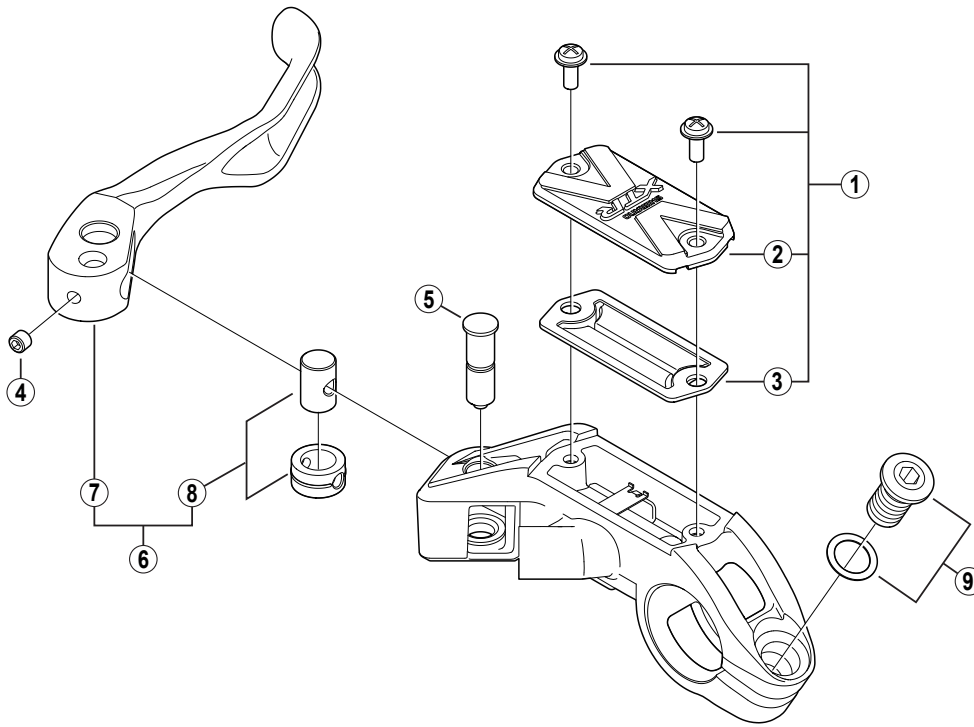

XTR Brake Lever

BL-M975-A For Disc Brake

BL-M975
ST-M975
ST-M966

ITEM NO.	SHIMANO CODE NO.	DESCRIPTION	INTERCHANGEABILITY		
1	Y-8U0 98010	Lid Unit	A		
* 2	Y-8U0 98080	Lid	A		
3	Y-8U0 24000	Diaphragm	A		
4	Y-8SZ 07000	Lever Axle Fixing Bolt	A	A	
5	Y-8U0 98020	Lever Axle	A		
6	Y-8U0 98060	Lever Unit	A		
7	Y-8U0 98070	Lever Member	B		
8	Y-8U0 98050	Adjust Boss & Boss Spacer	A		
9	Y-6AU98090	Clamp Bolt (M8 x 16) & Washer	A	A	A

A: Same parts.

B: Parts are usable, but differ in materials, appearance, finish, size, etc.

Absence of mark indicates non-interchangeability.

0809-2772A

Specifications are subject to change without notice.