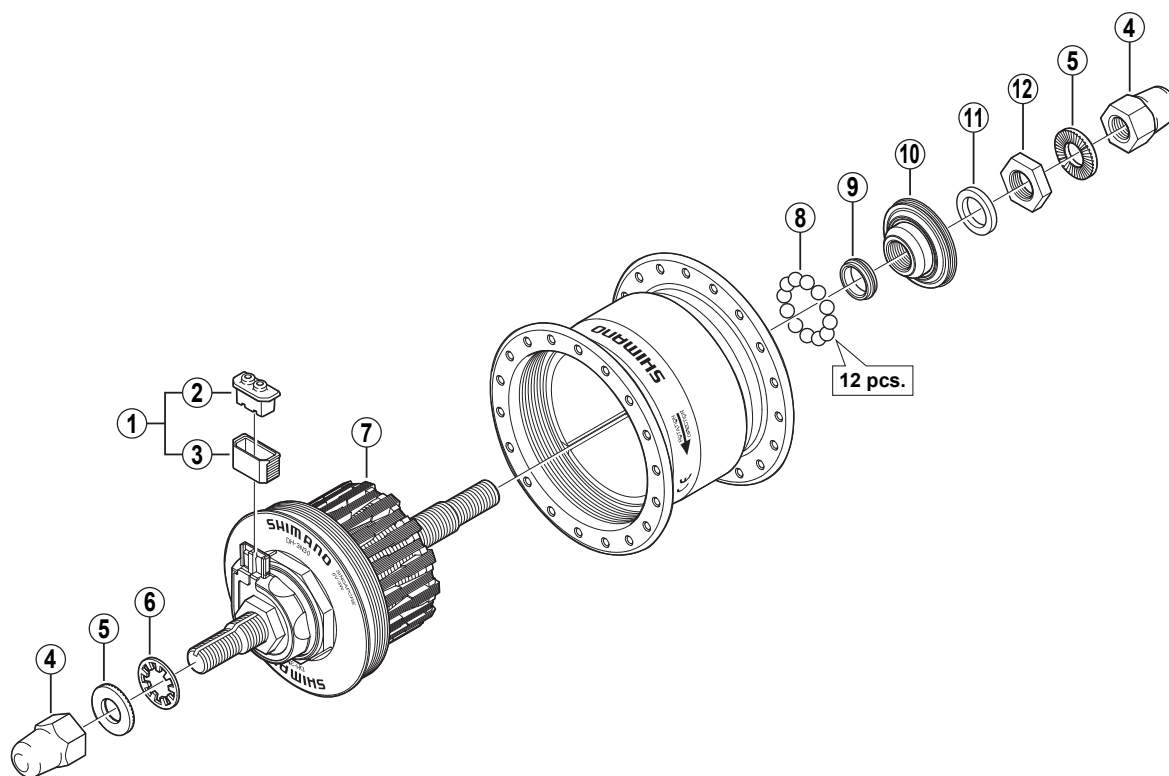

Hub Dynamo DH-3N30 6V-3W

ITEM NO.	SHIMANO CODE NO.	DESCRIPTION
1	Y-2SS 98030	Connector Cap & Cover
2	Y-2SS 20000	Connector Cap
3	Y-2SS 19000	Connector Cover
4	Y-314 14210	Cap Nut (M9)
* 5	Y-2SS 28000	Washer (2 mm)
6	Y-20Z 15000	Toothed Axle Washer
7	Y-2ZW98010	Internal Assembly (Silver Coating / Axle Length 140 mm)
	Y-2ZW98030	Internal Assembly (Black Coating / Axle Length 140 mm)
8	Y-000 91210	Steel Ball (3/16") 20 pcs.
9	Y-2ZW20000	Grease Guard
10	Y-2ZH 98050	Cone (M11 x 13 mm) w/Dust Seal
11	Y-20R 02200	Left Hand Spacer (2.3 mm)
12	Y-2ZW21000	Lock Nut (M11 x 4.5 mm)