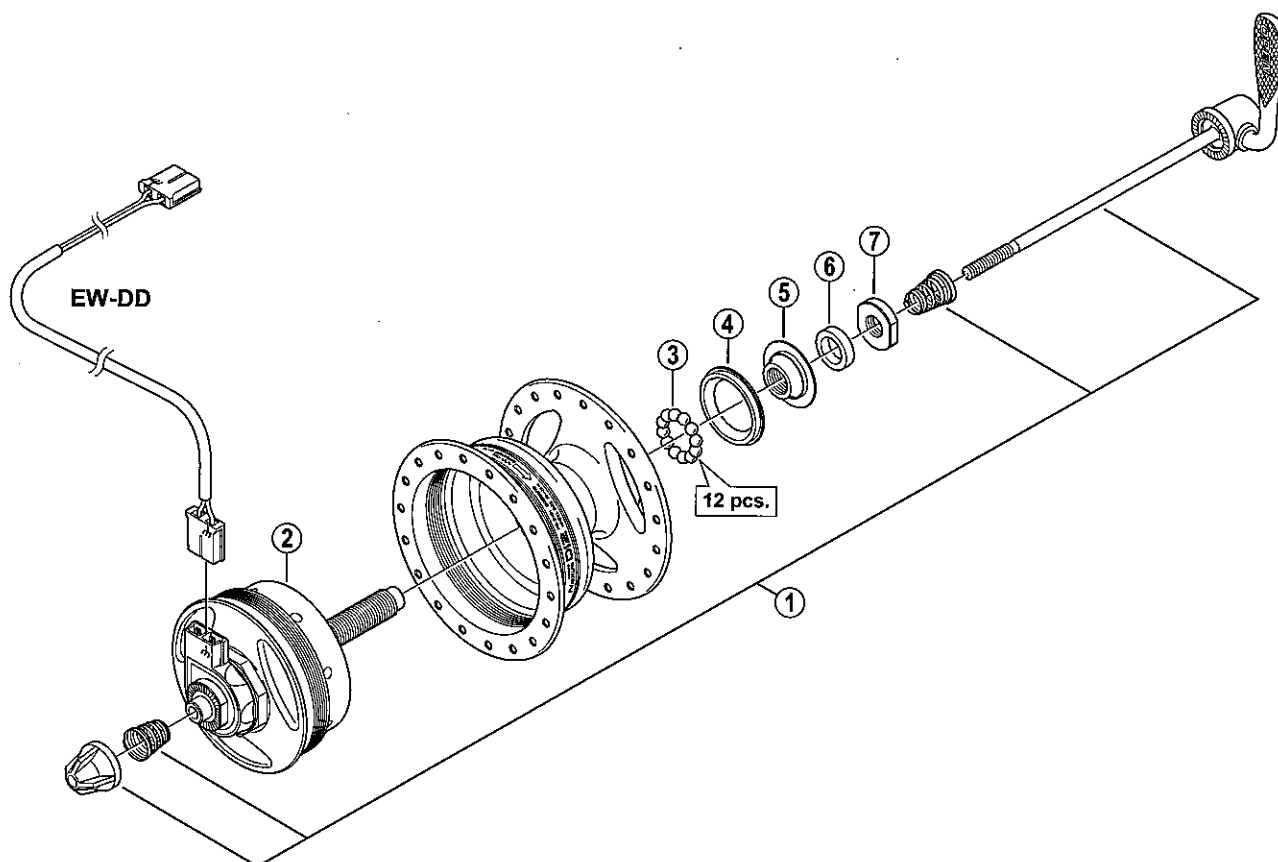

SHIMANO CYBER NEXUS Hub Dynamo  
**DH-3NB1-QR** (6V-3W)

ITEM NO.	SHIMANO CODE NO.	DESCRIPTION
1	Y-2ST 98030	Complete Quick Release 133 mm (5-1/4")
2	Y-2ZY 98010	Internal Assembly (Silver Coating / Axle Length 108 mm)
3	Y-000 91210	Steel Ball (3/16") 20 pcs.
4	Y-2SX 12000	Rubber Seal
5	Y-25V 98070	Cone (M11 x 9 mm) w/Dust Seal
6	Y-2SS 21010	Left Hand Spacer (4.5 mm)
7	Y-2ST 03000	Serated Lock Nut (M11 x 4 mm)

0409-2412

Specifications are subject to change without notice.

**SHIMANO**