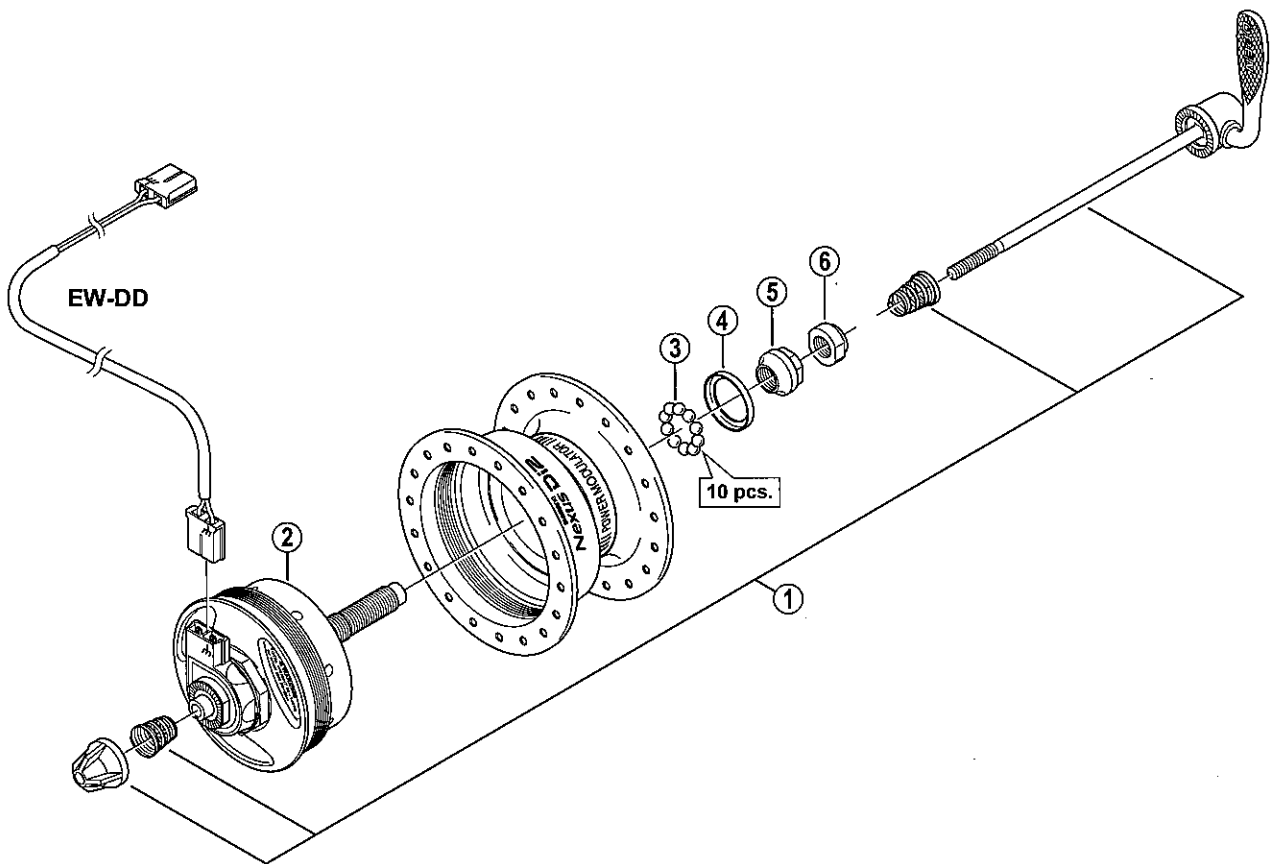

SHIMANO CYBER NEXUS Hub Dynamo
DH-3RB1-QR (6V-3W) / Roller Brake Compatible

ITEM NO.	SHIMANO CODE NO.	DESCRIPTION
1	Y-2ST 98030	Complete Quick Release 133 mm (5-1/4")
2	Y-2ZX 98010	Internal Assembly (Silver Coating / Axle Length 108 mm)
3	Y-000 91210	Steel Ball (3/16") 20 pcs.
4	Y-22V 06000	Left Hand Dust Cap
5	Y-22V 03100	Left Hand Cone (M10 x 11.94 mm)
6	Y-31Z 06010	Lock Nut (M10 x 7.1 mm) for Left Hand Cone