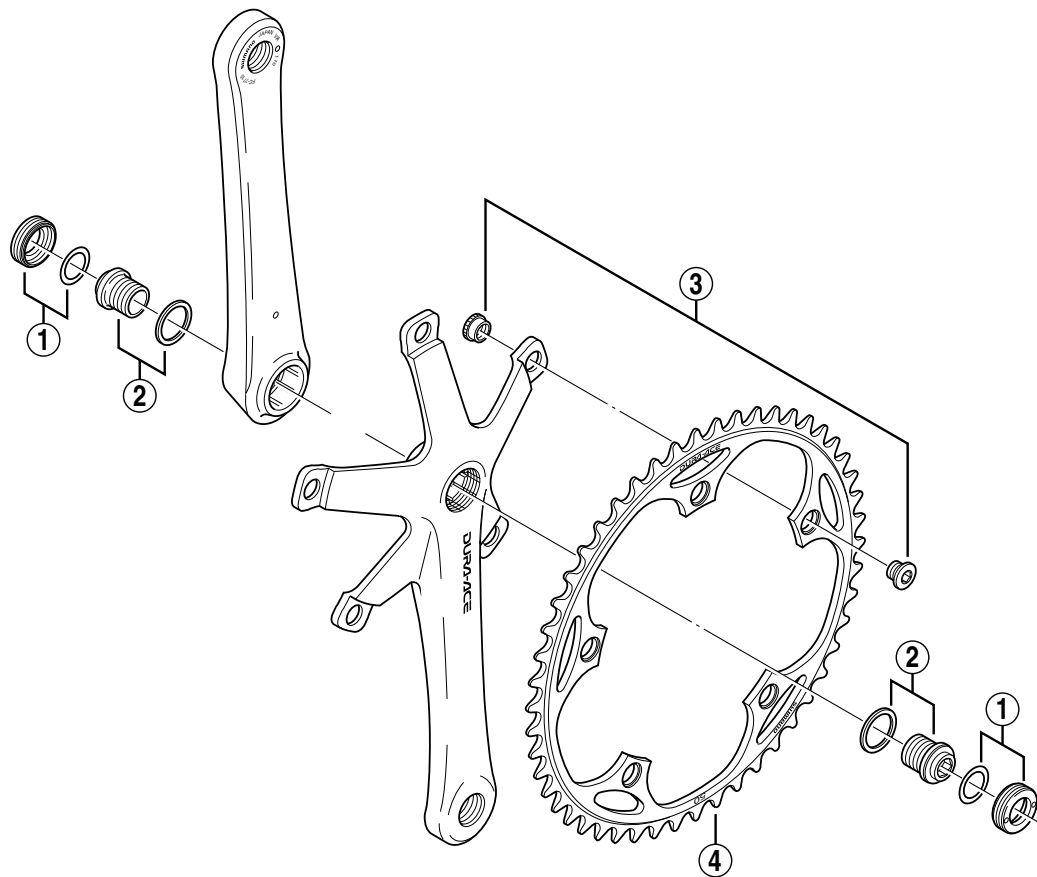

DURA-ACE TRACK Front Chainwheel
FC-7710

• Bolt circle diameter: 144 mm

Q'TY	ITEM NO.	SHIMANO CODE NO.	DESCRIPTION
	1	Y-16P 98020	Crank Arm Cap & Plastic Washer
	2	Y-16P 98010	Crank Arm Fixing Bolt & Washer
	* 3	Y-16S 98010	Gear Fixing Bolt (M8 x 6) & Nut (5 sets)
	*	Y-16S 45000	Chainring 45T (1/2" x 3/32")
	*	Y-16S 46000	Chainring 46T (1/2" x 3/32")
	*	Y-16S 47000	Chainring 47T (1/2" x 3/32")
	*	Y-16S 48000	Chainring 48T (1/2" x 3/32")
	*	Y-16S 49000	Chainring 49T (1/2" x 3/32")
	* 4	Y-16S 50000	Chainring 50T (1/2" x 3/32")
	*	Y-16S 51000	Chainring 51T (1/2" x 3/32")
	*	Y-16S 52000	Chainring 52T (1/2" x 3/32")
	*	Y-16S 53000	Chainring 53T (1/2" x 3/32")
	*	Y-16S 54000	Chainring 54T (1/2" x 3/32")
	*	Y-16S 55000	Chainring 55T (1/2" x 3/32")