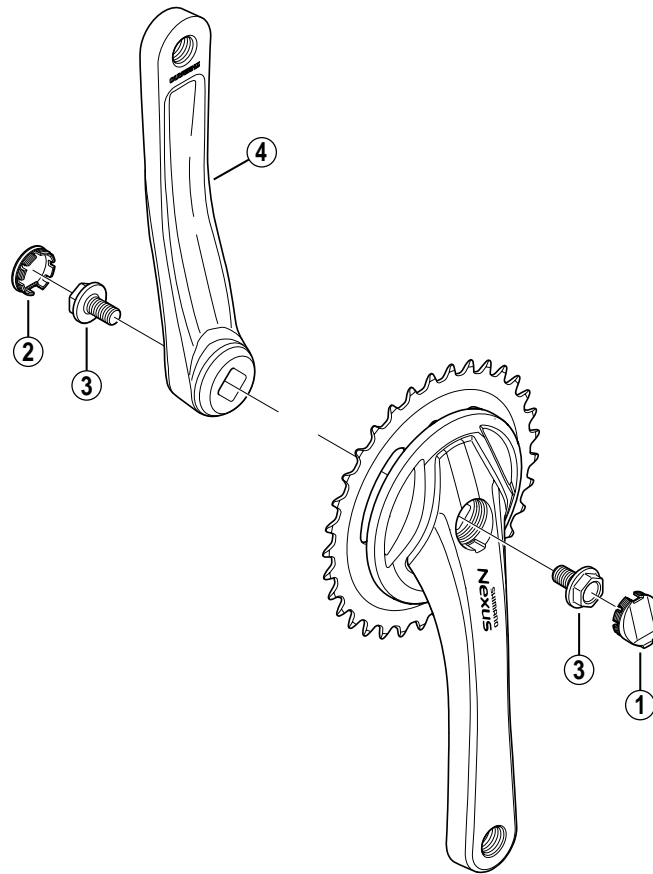

# NEXUS Front Chainwheel FC-NX75

FC-NX60

| ITEM NO. | SHIMANO CODE NO.   | DESCRIPTION                | INTERCHANGEABILITY |
|----------|--------------------|----------------------------|--------------------|
| 1        | <b>Y-1KR 14000</b> | Right Hand Crank Arm Cap   |                    |
| * 2      | <b>Y-1KR 15000</b> | Left Hand Crank Arm Cap    |                    |
| 3        | <b>Y-155 07000</b> | Crank Arm Fixing Bolt      | A                  |
| 4        | <b>Y-1KR 05100</b> | Left Hand Crank Arm 170 mm |                    |

A: Same parts.

B: Parts are usable, but differ in materials, appearance, finish, size, etc.

Absence of mark indicates non-interchangeability.

0806-2860A

Specifications are subject to change without notice.