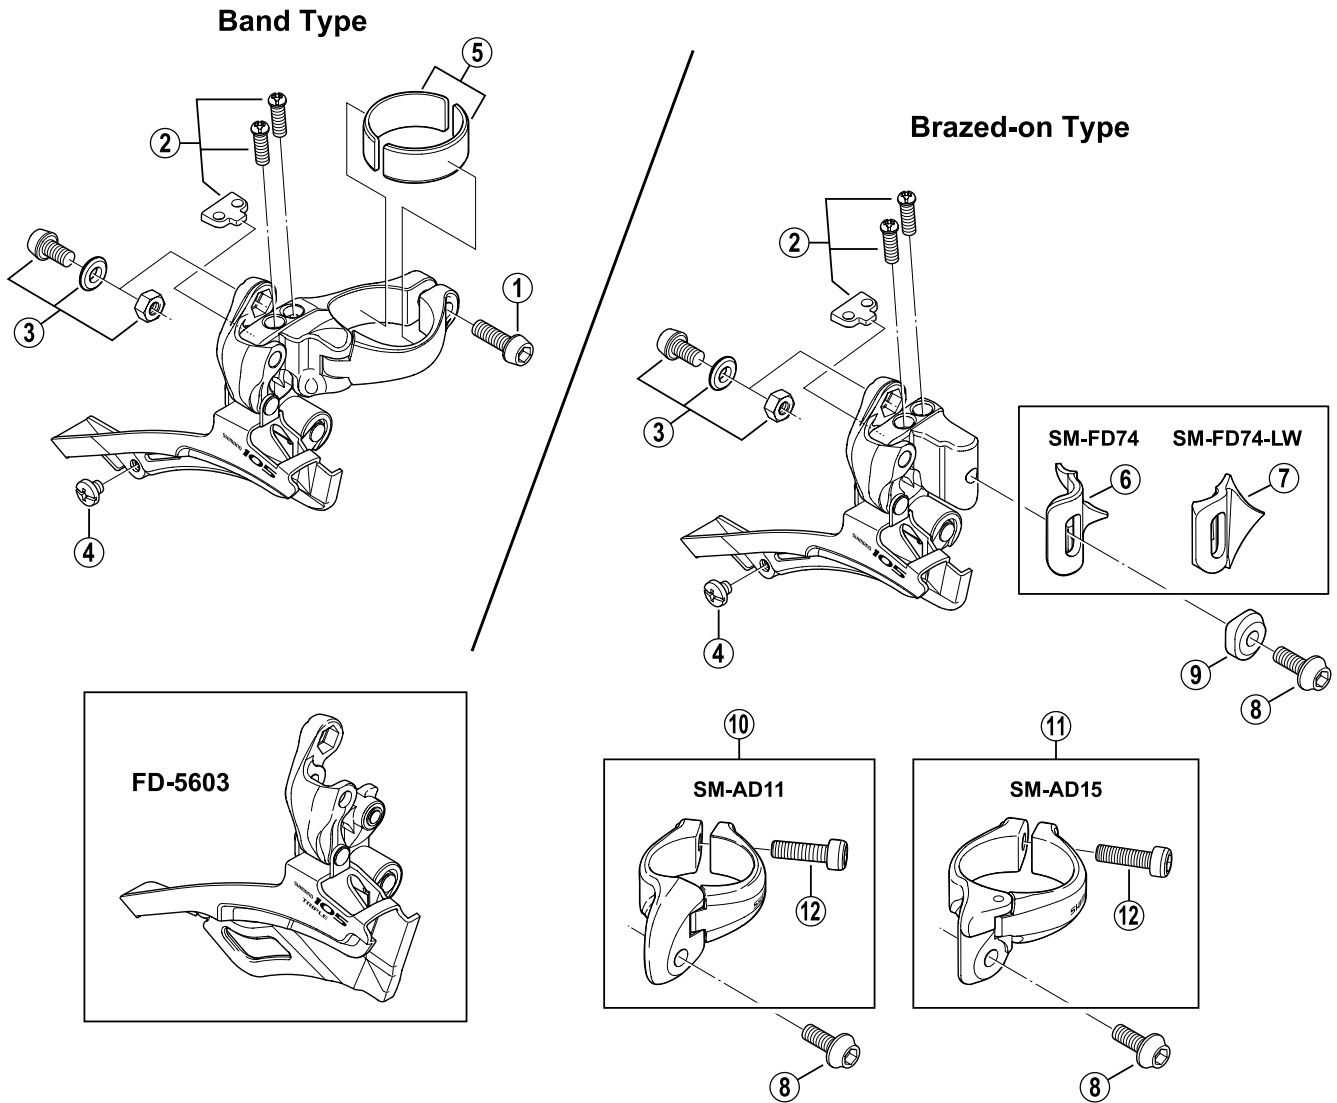

SHIMANO 105 Front Derailleur
FD-5600 For Double Gear
FD-5603 For Triple Gear

ITEM NO.	SHIMANO CODE NO.	DESCRIPTION
1	Y-5A4 07020	Clamp Bolt (M5 x 15)
2	Y-5JM 98010	Stroke Adjust Screws (M4 x 13) & Plate
3	Y-59G 98010	Cable Fixing Bolt Unit (M5 x 9)
4	Y-58G 14000	Chain Guide Fixing Screw (M4 x 3)
5	Y-5JD 98020	Clamp Band Adapter (2 pcs.) for S-size / ϕ 28.6 mm (1-1/8")
6	Y-580 32000	SM-FD74 Brazed-on Bracket
7	Y-580 32100	SM-FD74-LW Brazed-on Bracket (Investment Cast)
8	Y-5C2 52000	Clamp Bolt (M5 x 13.5) for Brazed-on Type
9	Y-58G 53200	Radius Washer for Brazed-on Type
10	Y-5JD 98040	SM-AD11 Clamp Band Unit ϕ 31.8 mm (1-1/4") for Brazed-on Type
11	Y-5JD 98050	SM-AD15 Clamp Band Unit ϕ 34.9 mm (1-3/8") for Brazed-on Type
12	Y-59L 19100	Clamp Bolt (M5 x 17.5) for SM-AD11/AD15