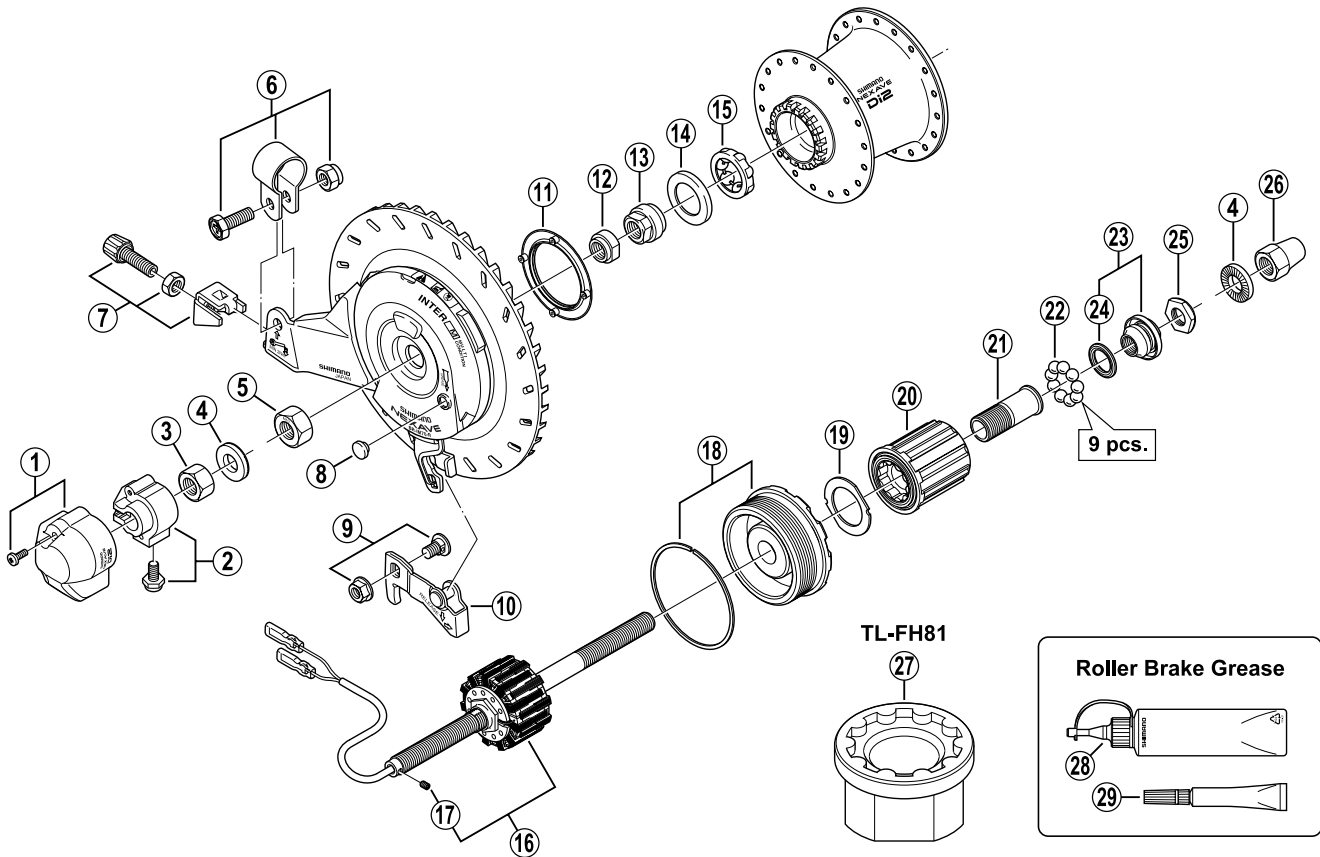

SHIMANO NEXAVE Freehub Dynamo
FH-C810 Freehub Dynamo / 8-Speed
BR-IM70-R Inter-M Brake

Q'TY	ITEM NO.	SHIMANO CODE NO.	DESCRIPTION
	1	Y-3B4 98010	Bracket Cover & Fixing Screw (M3 x 8)
	2	Y-3B4 98020	Bracket & Fixing Bolt (M5 x 9.5)
	3	Y-385 02000	Left Hand Hub Nut (9 mm)
	4	Y-220 06040	Washer (3.2 mm)
	5	Y-75V 13030	Brake Unit Fixing Nut (8.2 mm)
	6	Y-75M 98050	Brake Arm Clip Unit (φ 15 mm)
		Y-33F 98090	Brake Arm Clip Unit (5/8")
		Y-75M 98060	Brake Arm Clip Unit (11/16")
		Y-33F 98100	Brake Arm Clip Unit (3/4")
	7	Y-75E 98010	Brake Cable Adjusting Bolt Unit
	8	Y-75F 11000	Grease Hole Cap
	9	Y-75F 98020	Inner Cable Fixing Bolt & Nut
	10	Y-75E 98020	Link Unit
	11	Y-75T 05000	Seal Ring for Brake
	12	Y-31Z 06010	Lock Nut for Left Hand Cone (M10)
	13	Y-31Z 05010	Left Hand Cone (M10)
	14	Y-31Z 07000	Left Hand Dust Cap
	15	Y-321 90220	Ball Retainer (1/4" x 7)
	16	Y-3B4 98030	Internal Assembly (Axle Length 185 mm)
	17	Y-3B4 16000	Set Screw
	18	Y-3BT 98050	Right Hand Adapter & Washer
	19	Y-3AN10000	Freewheel Body Washer
	20	Y-3BD98010	Complete Freewheel Body w/Right Hand Dust Cap
	21	Y-3BL 03000	Body Fixing Bolt
	22	Y-000 91310	Steel Ball (1/4") 18 pcs.
	23	Y-3B4 98040	Right Hand Cone (M10 x 14.4 mm) w/Dust Cap & Seal Ring
	24	Y-214 06000	Right Hand Seal Ring
	25	Y-220 05021	Right Hand Serated Lock Nut 3.5 mm
	26	Y-314 14200	Cap Nut (M10)
	27	Y-20W00110	TL-FH81 Right Hand Adapter Removal Tool
	28	Y-041 20400	Roller Brake Grease (Net. 100g)
	29	Y-041 40020	Roller Brake Grease (Net. 10g)