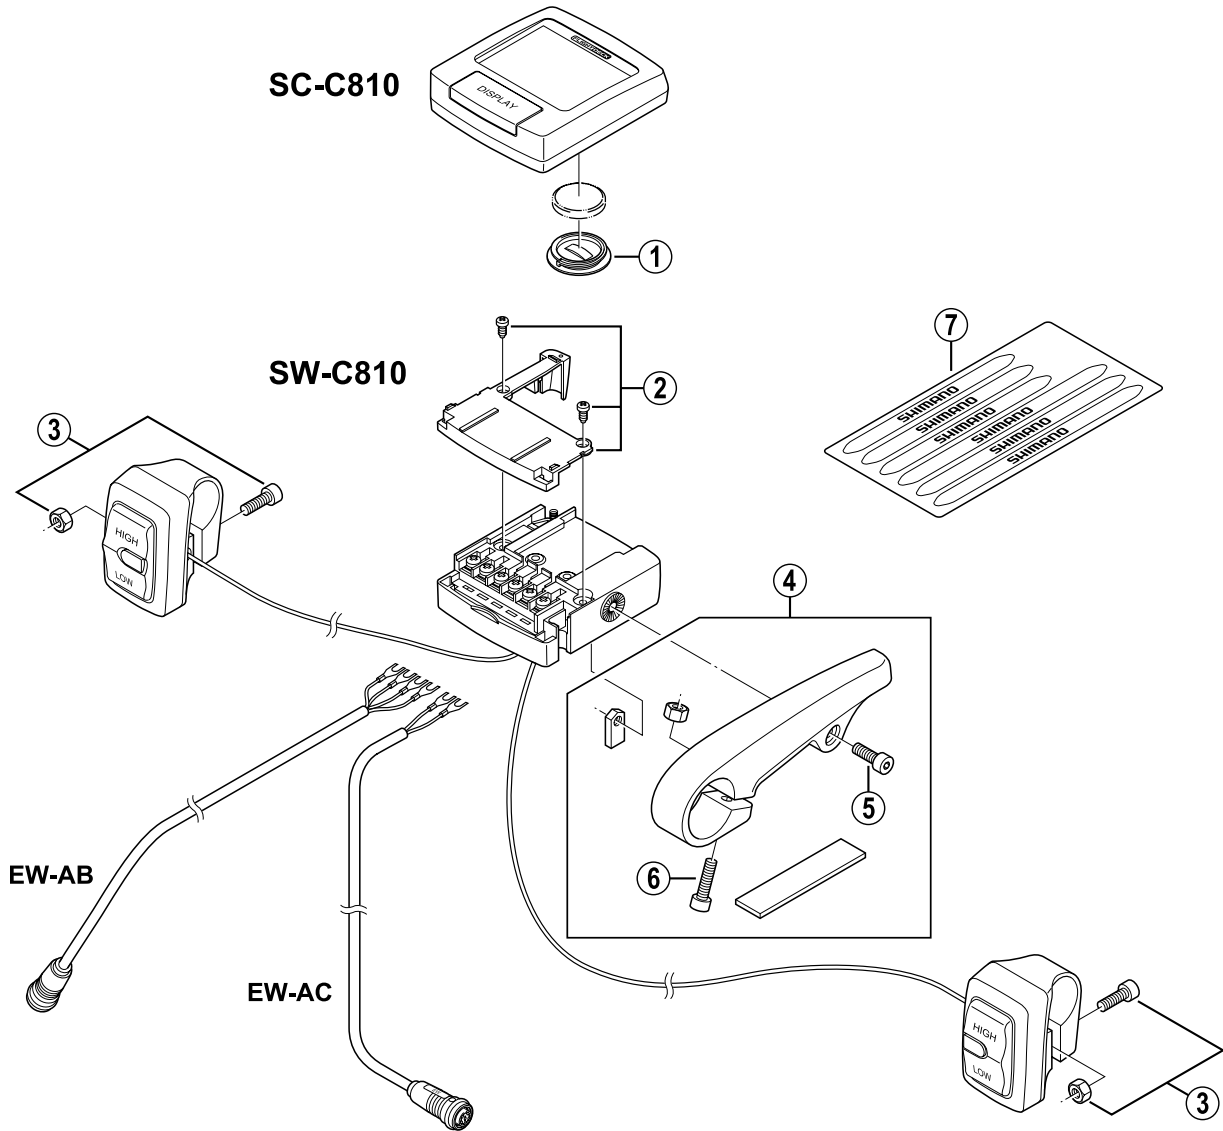

SHIMANO NEXAVE Flight Deck

SC-C810 Display Unit

SW-C810 Shift Switch & Mode Changer

Q'TY	ITEM NO.	SHIMANO CODE NO.	DESCRIPTION
	1	Y-7B4 27000	Battery Cap
	2	Y-76R 98010	Terminal Cover & Fixing Screws
	3	Y-76R 98020	Switch Body Fixing Bolt (M4 x 12) & Nut
	4	Y-76R 98030	Clamp Band Unit
	5	Y-76R 22000	Bracket Fixing Bolt (M4 x 12)
	6	Y-76R 36000	Clamp Bolt (M4 x 16)
	7	Y-7AB 55000	Cable Stopper Tape