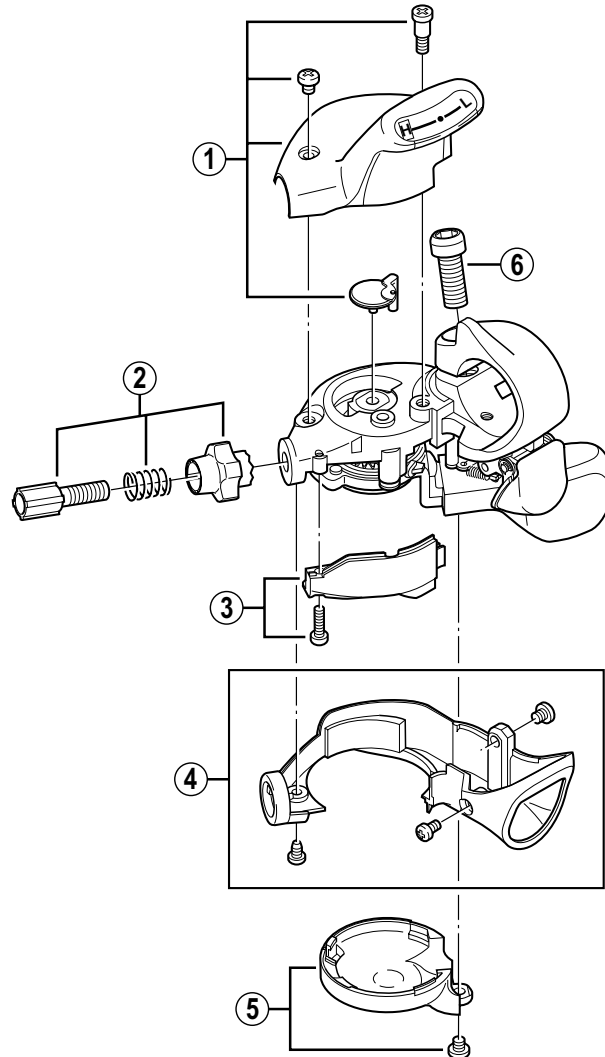

SHIMANO CAPREO Tap-Fire Lever  
**SL-F700-R** For Right Hand / 9-Speed

SL-C900  
 SL-C600

ITEM NO.	SHIMANO CODE NO.	DESCRIPTION	INTERCHANGEABILITY	
1	Y-6J2 98010	Indicator Unit		
2	Y-6CE 98070	Cable Adjusting Bolt Unit	B	B
3	Y-6J2 98030	Cable Cover & Fixing Screw (M2.5 x 8.5)	B	B
4	Y-6J2 98040	Unit Cover & Cover Fixing Screws	B	B
5	Y-6J2 98050	Main Lever Cover & Fixing Screw (M3 x 4)	B	B
6	Y-6AS 50010	Clamp Bolt (M6 x 15)		

B : Parts are usable, but differ in materials, appearance, finish, size, etc.  
 Absence of mark indicates non-interchangeability.

0208-2176

Specifications are subject to change without notice.