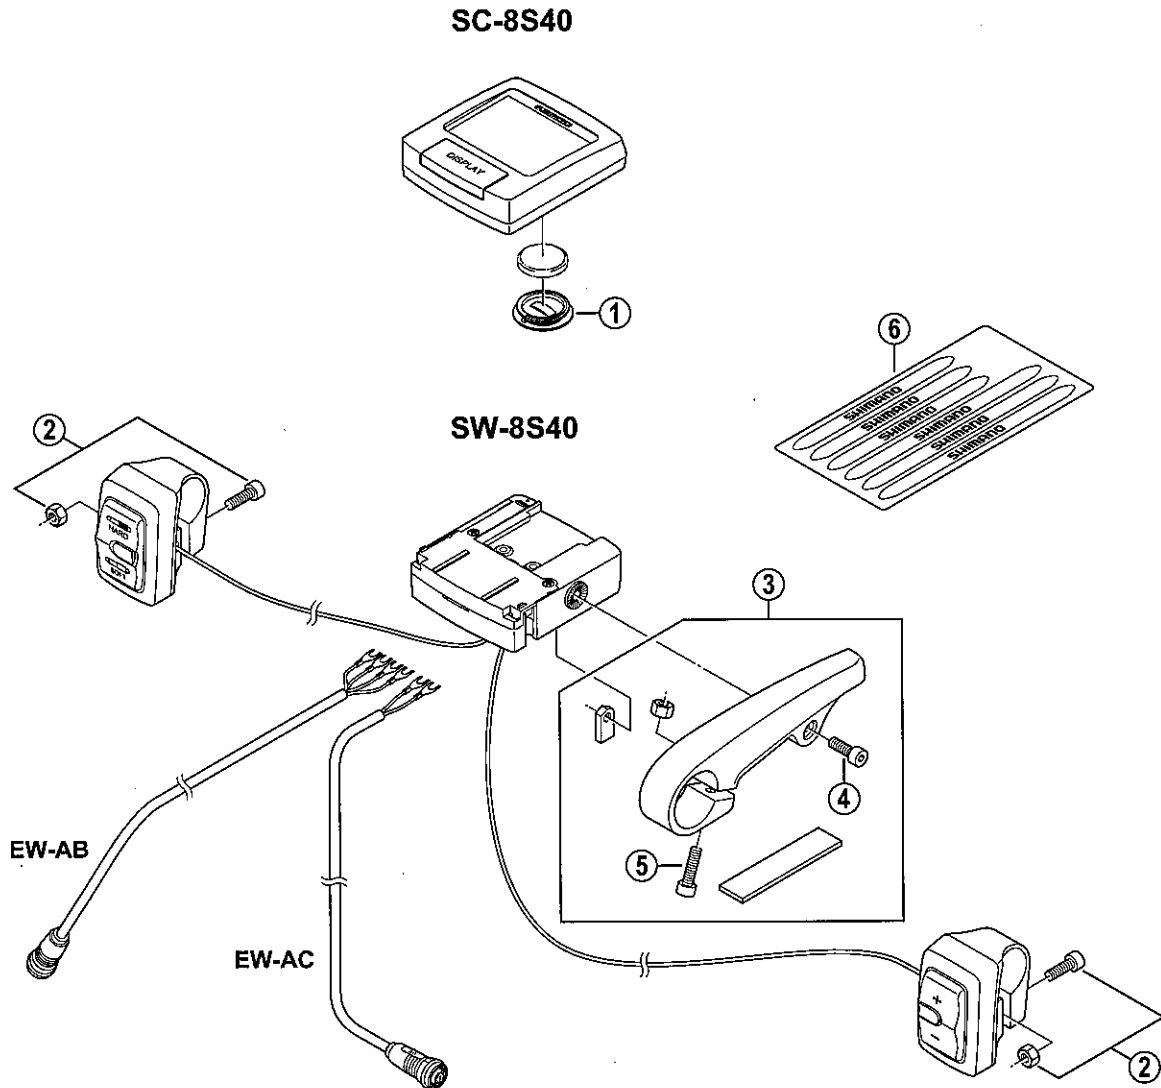

SHIMANO CYBER NEXUS Flight Deck

**SC-8S40** Display Unit

**SW-8S40** Shift Switch & Mode Changer

ITEM NO.	SHIMANO CODE NO.	DESCRIPTION
1	Y-7B4 27000	Battery Cap
2	Y-76R 98020	Switch Body Fixing Bolt (M4 x 12) & Nut
3	Y-76N 98010	Clamp Band Unit
4	Y-76R 22000	Bracket Fixing Bolt (M4 x 12)
5	Y-76R 36000	Clamp Bolt (M4 x 16)
6	Y-7AB55000	Cable Stopper Tape

0409-2414

Specifications are subject to change without notice.

**SHIMANO**