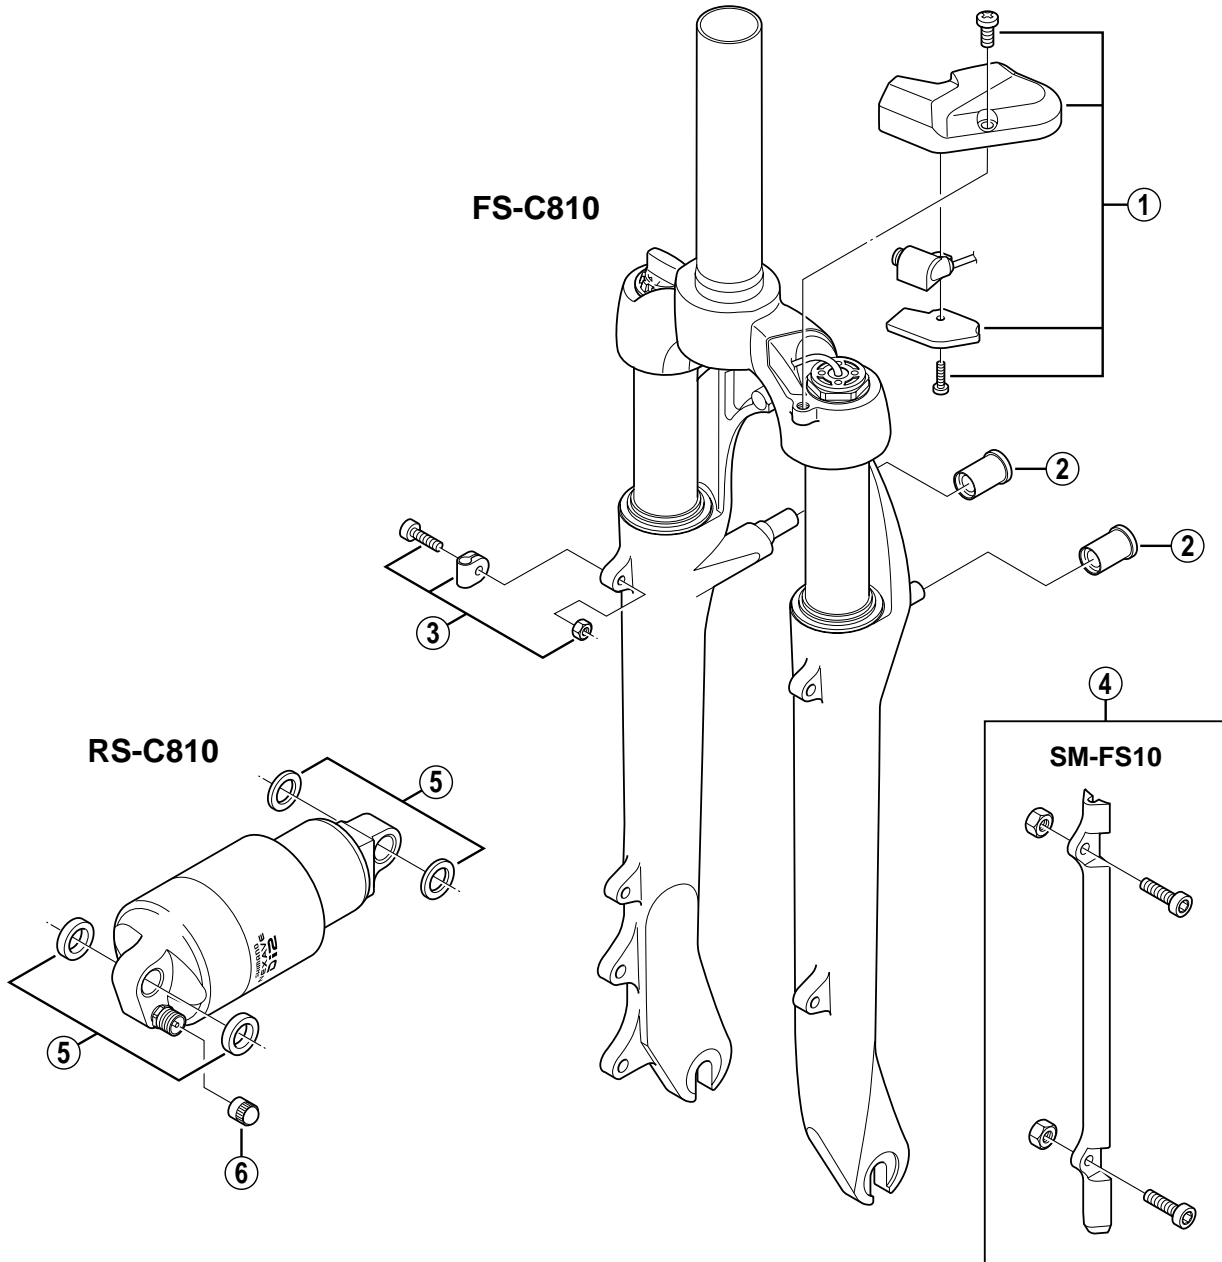

SHIMANO NEXAVE Front Suspension

FS-C810

SHIMANO NEXAVE Rear Suspension

RS-C810

Q'TY	ITEM NO.	SHIMANO CODE NO.	DESCRIPTION
	1	Y-0A2 98010	Connector Cover Unit
	2	Y-0A2 12000	Suspension Pivot Cover
	3	Y-0A2 98020	Cord Guide B Unit
	4	Y-0A4 98010	SM-FS10 Dynamo Cable Cover
	5	Y-0A3 98010	Spacer 1 mm (2 pcs.)
		Y-0A3 98020	Spacer 2 mm (2 pcs.)
		Y-0A3 98030	Spacer 4 mm (2 pcs.)
	6	Y-0A4 02000	Air Valve Cap